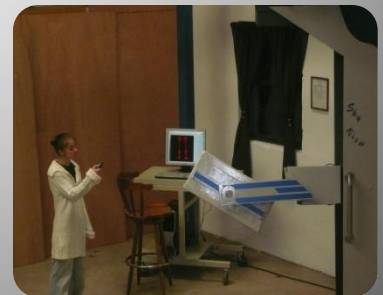

Diagnostic Services Inc.

Equine Nuclear Medicine Products

SkyView

Equine Bone Scan System

Uses latest Technology to position
a Large Rectangular Detector

Uses NuCam Detector Electronics

Images on Mirage Computer

Motion Correction and Shine Software

overhead system mounted on 4 steel corner posts

**capable of moving the detector North -South, East-West,
and Up-Down within the selected imaging area**

**capable of rotating the detector yoke
capable of rotating the detector within the yoke
capable of pivoting the vertical column**

**dimensions selected when ordering
(typical 14' by 17' by 12' high)**

operates on 120 VAC 20 AMP line

no detector handles - allows shallow floor pit

**up to 5 motorized movements plus
New Infrared Remote Control Available**