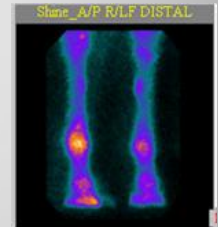

Diagnostic Services Inc.

Equine Nuclear Medicine Products

SkyView

Equine Bone Scan System

Uses latest Technology to position
a Large Rectangular Detector

Uses NuCam Detector Electronics

Images on Mirage Computer

Motion Correction and Shine Software

overhead system mounted on 4 steel corner posts

**capable of moving the detector North -South, East-West,
and Up-Down within the selected imaging area**

**capable of rotating the detector yoke
capable of rotating the detector within the yoke
capable of pivoting the vertical column**

**dimensions selected when ordering
(typical 14' by 17' by 12' high)**

operates on 120 VAC 20 AMP line

no detector handles - allows shallow floor pit

**up to 5 motorized movements plus
New Infrared Remote Control Available**